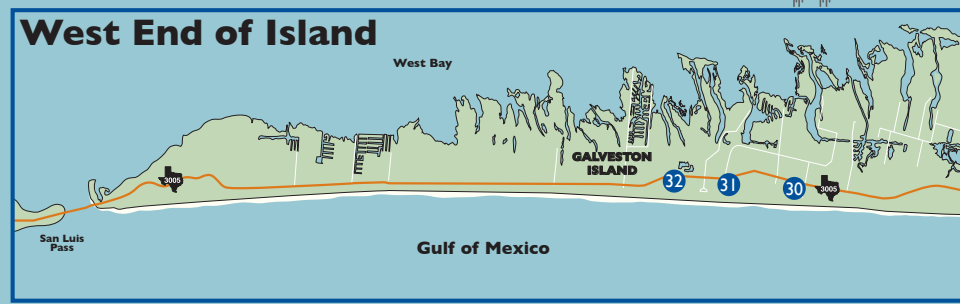

ATTRACTION MAP INDEX

- | | | |
|--|---|--|
| 1. East Beach | 11. Pier 21 Theater | 22. Moody Gardens |
| 2. East End Lagoon Nature Preserve | 12. Texas Seaport Museum & 1877 Tall Ship ELISSA | 23. The COLONEL Paddlewheeler |
| 3. Galveston Island Ferry | 13. Harbor Tours | 24. Schlitterbahn Galveston Island Waterpark |
| 4. Stewart Beach | 14. Texas Cruise Ship Terminal | 25. Lone Star Flight Museum |
| 5. 1892 Bishop's Palace | 15. Galveston Railroad Museum | 26. Moody Gardens Public Golf Course |
| 6. Visitor Information Center | 16. Rosenberg Library & Museum | 27. Magic Carpet Putt Putt Golf |
| 7. Historic Downtown Strand Seaport | 17. 1895 Moody Mansion | 28. Dellanera RV Park |
| 8. Haunted Mayfield Manor & Pirates! Legends of the Gulf Coast | 18. Vehicle Tours | 29. Beach Pocket Park 1 |
| 9. The Grand 1894 Opera House | 19. Historic Pleasure Pier | 30. Beach Pocket Park 2 |
| 10. Ocean Star Drilling Rig Museum | 20. Galveston Island Convention Center at the San Luis Resort | 31. Beach Pocket Park 3 |
| | 21. Public Fishing Piers | 32. Galveston Island State Park |
| | | 33. Seawolf Park |

- ATTRACTIONS
- BEACH PARK
- BIRDING
- BOATING
- BOAT TOURS
- CAMPING
- FISHING
- GOLF
- HIKING
- INFORMATION
- KAYAKING
- RV/TRAILER
- SHOPPING
- VEHICLE TOURS

Scan here for more information, special offers and detailed directions